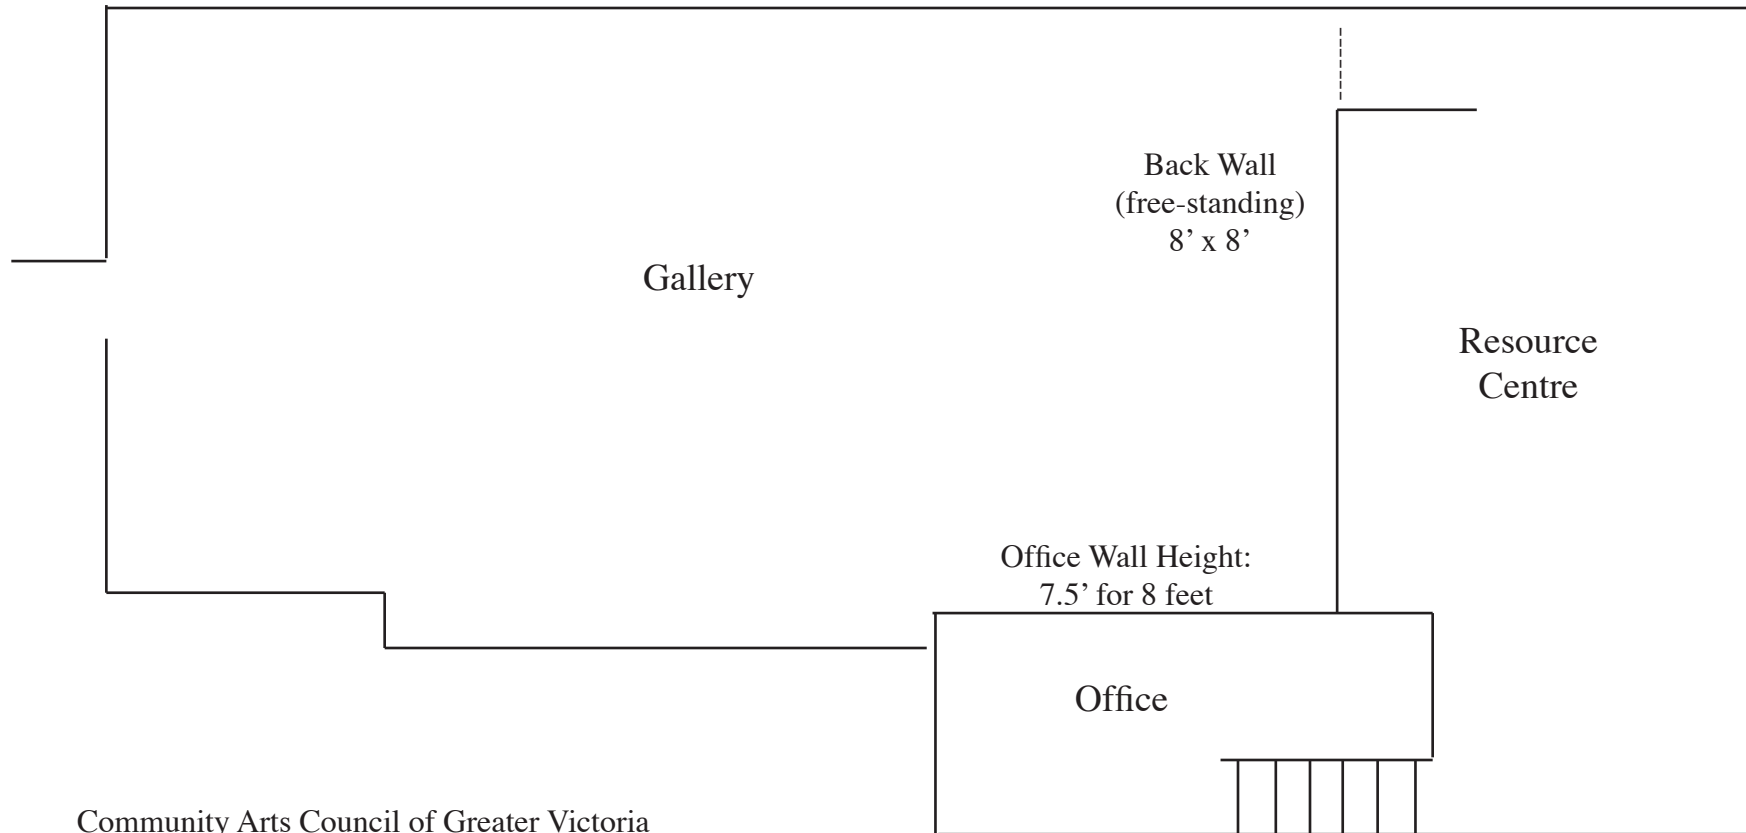

COMMUNITY ARTS COUNCIL GALLERY FLOORPLAN

Gallery Wall Length: 38'
Gallery Width: 15'
Ceiling height: 11'

Community Arts Council of Greater Victoria
G6 Sussex Courtyard, 1001 Douglas St
Victoria V8W 2C5
250-381-2787
fax: 383-9155
info@cacgv.ca
www.cacgv.ca